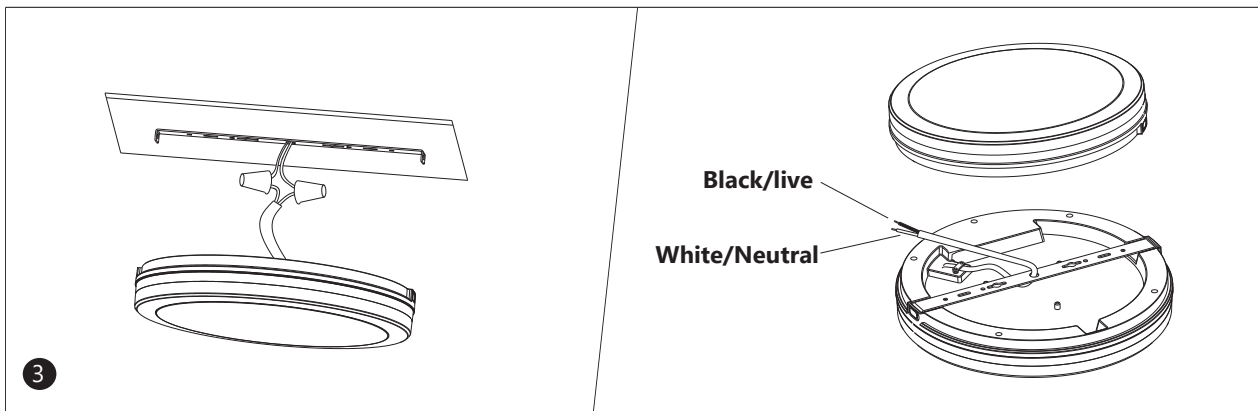

ORDERING CODE DEFINITION

EXAMPLE: HY-WPCL8-12W3CCT

Company Code	Product	Size	Power:	CCT
HY	WPCL: Waterproof Ceiling Light	8"	12W	5 CCT Selectable: 3000K/4000K/5000K
		12"	18W	
		16"	24W	

PRODUCT DIMENSION

Front View

Side View

Model No.	HY-WPCL8-12W-3CCT	HY-WPCL12-18W-3CCT	HY-WPCL16-24W-3CCT
L1	φ200mm/φ7.87"	φ300mm/φ11.81"	φ400mm/φ15.75"
L2	φ51mm/φ2"	φ56mm/φ2.2"	φ56mm/φ2.2"

INSTALLATION GUIDE

1. Fixing bracket on terminal box

2. Wiring and color temperature adjustment

3. Connect black wire to live wire, white wire to neutral wire, and secure using wire nuts.

4. Fixing the lamp body on bracket and fix tightly