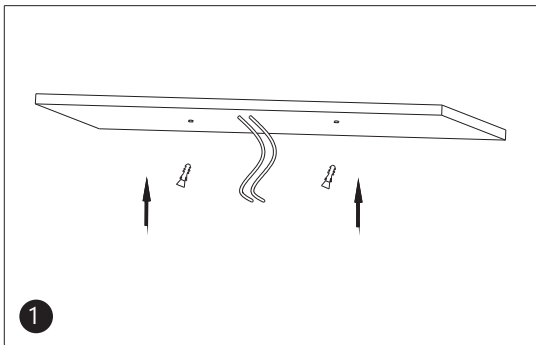

ORDERING CODE DEFINITION

EXAMPLE: HY-WPCL8-12W3CCT

Company Code	Product	Size	Power:	CCT
HY	WPCL: Waterproof Ceiling Light	8"	12W	5 CCT Selectable: 3000K/4000K/5000K
		12"	18W	
		16"	24W	

PRODUCT DIMENSION

Front View

Side View

Model No.	HY-WPCL8-12W-3CCT	HY-WPCL12-18W-3CCT	HY-WPCL16-24W-3CCT
L1	φ200mm/φ7.87"	φ300mm/φ11.81"	φ400mm/φ15.75"
L2	φ51mm/φ2"	φ56mm/φ2.2"	φ56mm/φ2.2"

INSTALLATION GUIDE

1. Fixing bracket on terminal box