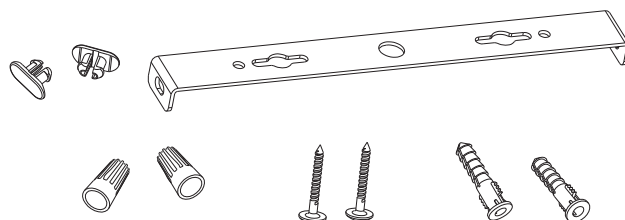

LED WATERPROOF CEILING LIGHT

Application: Ideal for residential place, office, hallways, awning, utility room and commercial place such as hotel

Certifications

Description

This LED Waterproof IP65 Rated Ceiling Light is designed to fit your wide ceiling light indoor/outdoor application demands. The Switch CCT Adjustable function enables customer to change color based on their daily needs. Modern design to decorate the space.

SPECIFICATIONS:

Model No.	HY-WPCL8-12W3CCT	HY-WPCL12-18W3CCT	HY-WPCL16-24W3CCT
Wattage	12W	18W	24W
Size	8"	12"	16"
Lumens	1000LM	1440LM	1920 LM
Rated Input Voltage(V)	AC 120V		
Light Source	SMD		
CCT	CCT Selectable: 3000K/4000K/5000K		
Body	Polycarbonate Engineering Plastic		
Beam Angle (°)	120°		
Dimming	Traic Dimming		
Lumen Efficiency	80~85 Lm/W		
Color Rendering Index	Ra>80		
Power Factor	0.95		
Working Temperature	-4 ° F ~ +105 ° F / -15 ° C ~ +40 ° C		
Storage Temperature	-4 ° F ~ +105° F / -15 ° C ~ +40 ° C		
Environment Location	IP 65 - Wet Location		
Lifespan	Lumen Maintenance over 70% @ 50,000+ Hours		
Body Finish	White		
Certificate	ETL		
Package Info	16.9"X11.8"X8.9"	24.8"X12.8"X12.8"	16.7"X12.8"X16.7"
PC/ Master Pack	10	10	5
Weight	10.67 LB	19.44 LB	15.73 LB

Accessories

CCT Adjustable : Adjust CCT By ON/Off Wall Switch

1. Color can be adjusted by quickly turn on/off the wall switch with 3 seconds

2. Turn off the light and leave the light to stay off for more than 5 seconds, when you turn on the light next time, the CCT will be the same as the last time you used. To change color, go to step 1.
3. Color Reset: to match the 2 fixtures with different color, turn the switch on/off for 7 times.

ORDERING CODE DEFINITION

EXAMPLE: HY-WPCL8-12W3CCT

Company Code	Product	Size	Power:	CCT
HY	WPCL: Waterproof Ceiling Light	8"	12W	5 CCT Selectable: 3000K/4000K/5000K
		12"	18W	
		16"	24W	

PRODUCT DIMENSION