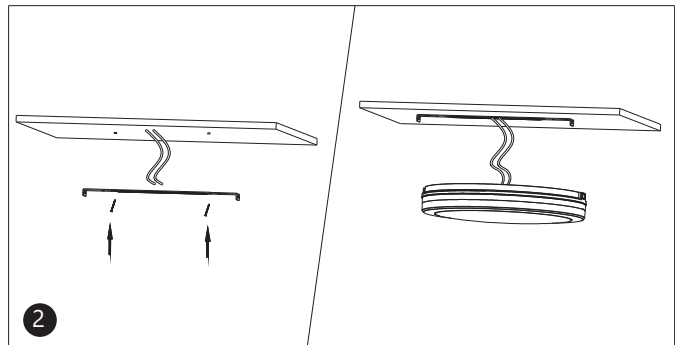

ORDERING CODE DEFINITION

EXAMPLE: HY-WPCL8-12W3CCT

Company Code	Product	Size	Power:	CCT
HY	WPCL: Waterproof Ceiling Light	8"	12W	5 CCT Selectable: 3000K/4000K/5000K
		12"	18W	
		16"	24W	

PRODUCT DIMENSION

Front View

Side View

Model No.	HY-WPCL8-12W-3CCT	HY-WPCL12-18W-3CCT	HY-WPCL16-24W-3CCT
L1	φ200mm/φ7.87"	φ300mm/φ11.81"	φ400mm/φ15.75"
L2	φ51mm/φ2"	φ56mm/φ2.2"	φ56mm/φ2.2"

INSTALLATION GUIDE

1. Fixing bracket on terminal box