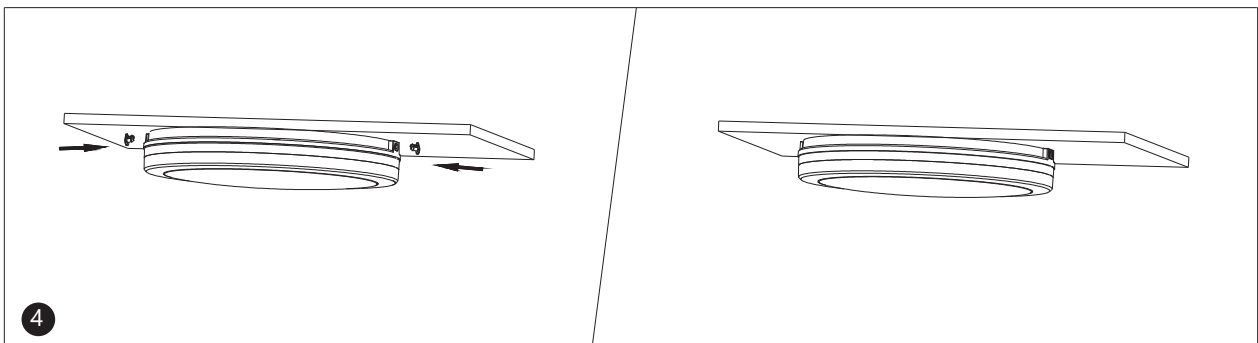

4. Fixing the lamp body on bracket and fix tightly